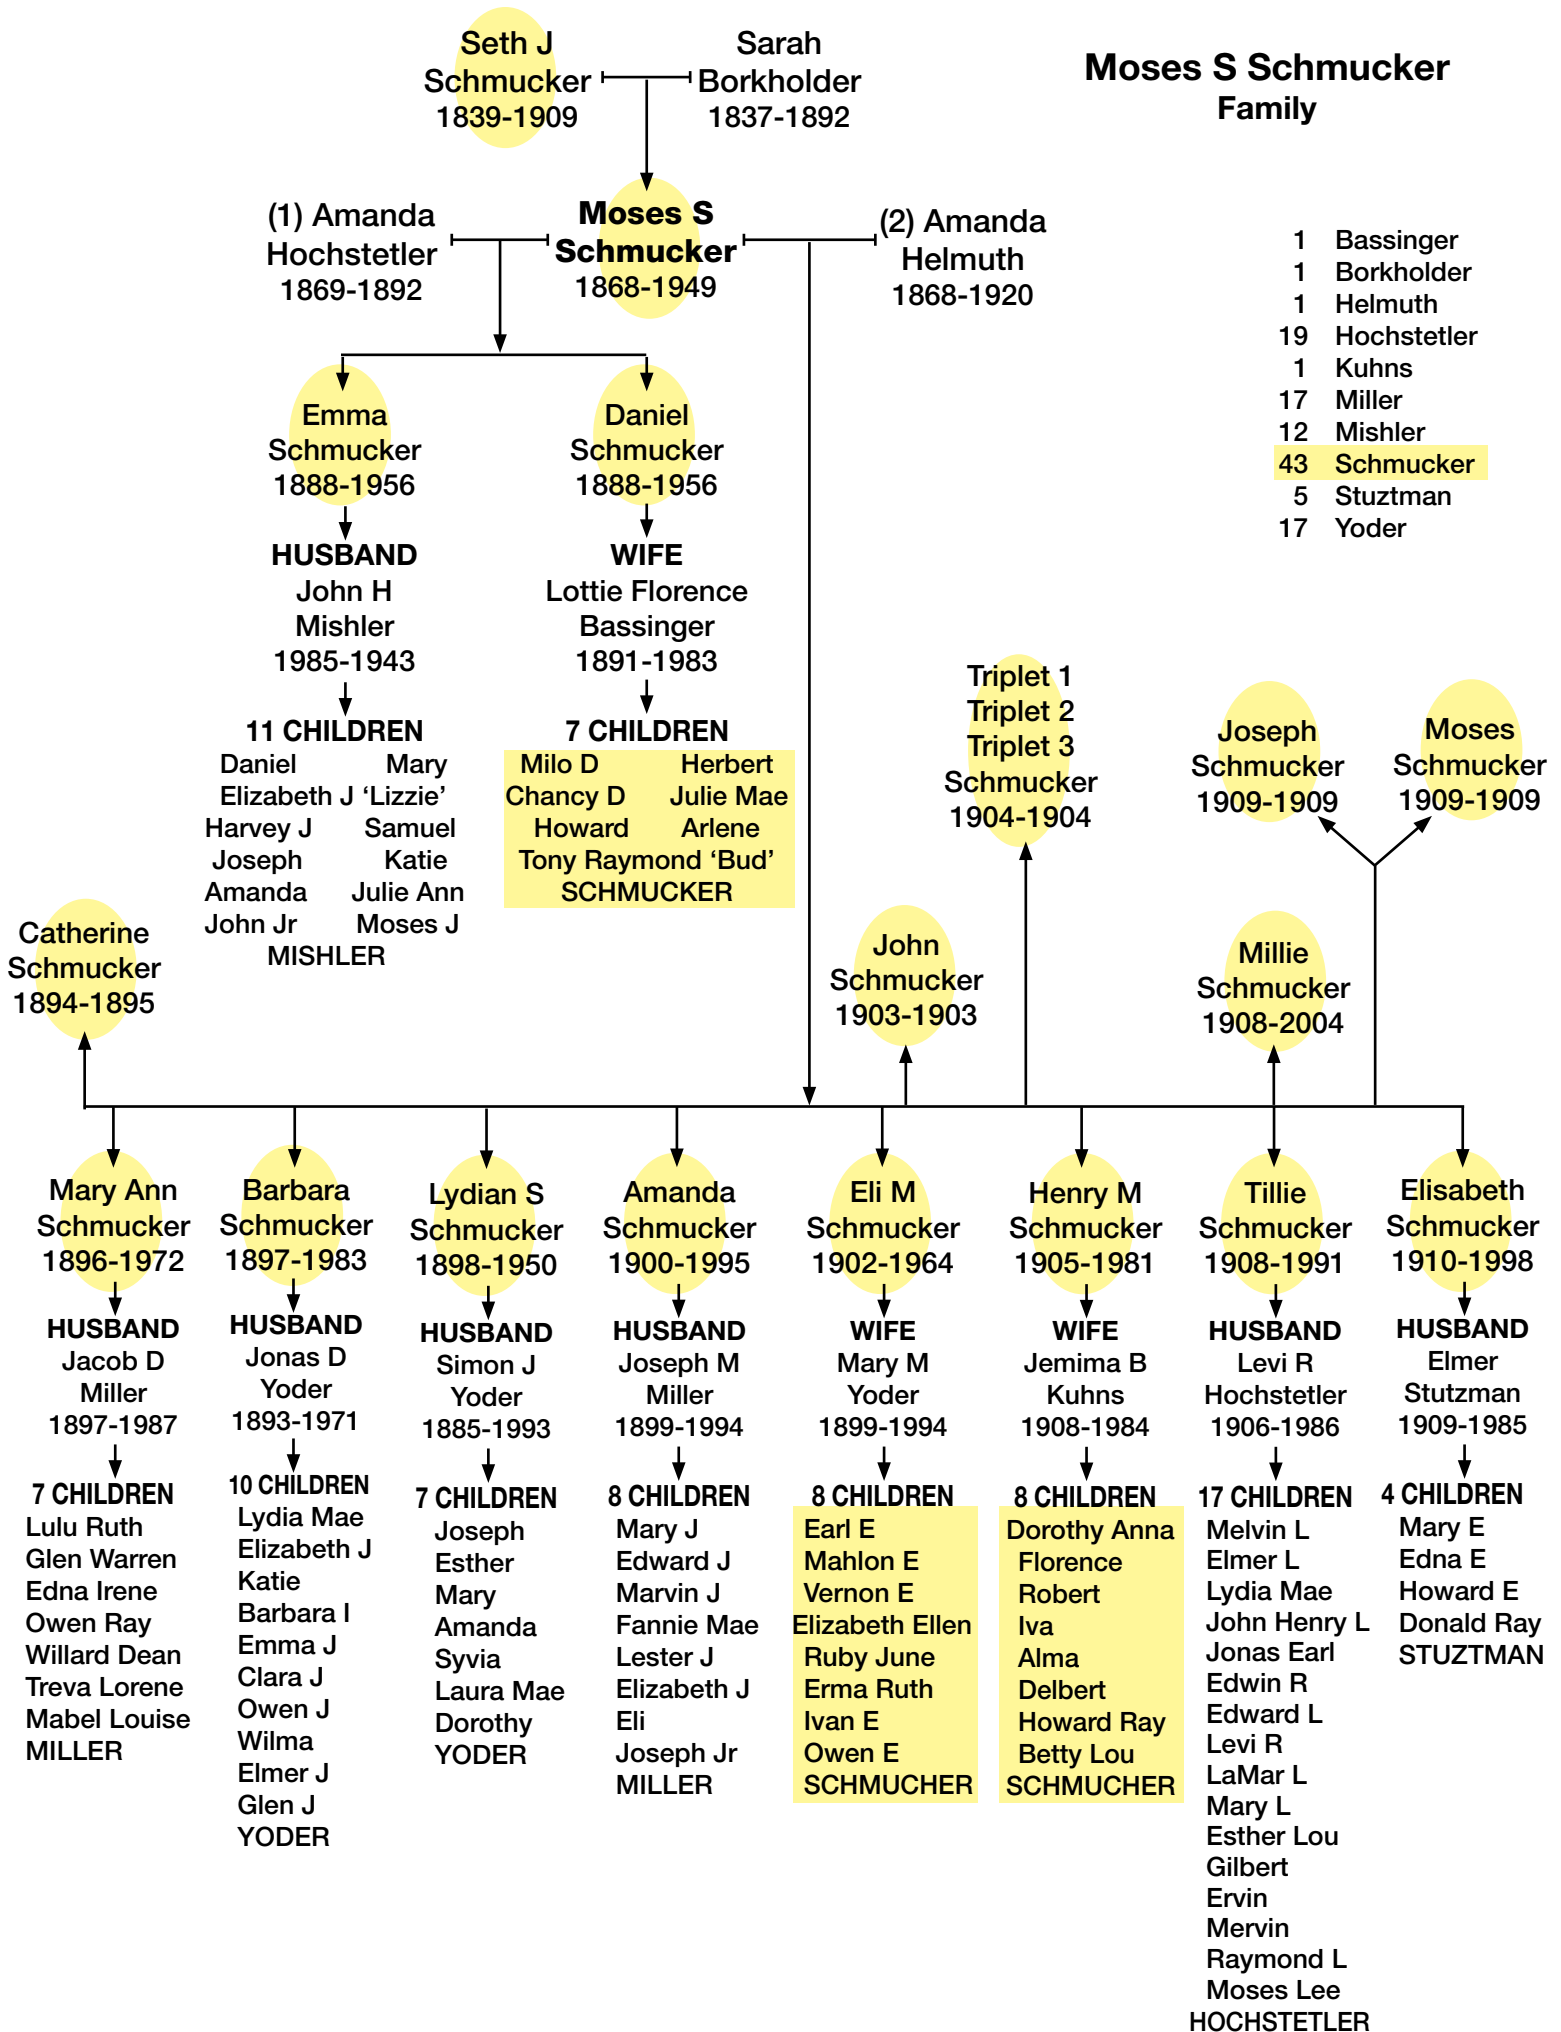

Moses S Schmucker
Family Tree

Moses S Schmucker Family

Son of John Schmucker & Mattie Klopfenstein
Daughter of Daniel Yoder & Barbara Yoder

(0) **Jacob SCHMUCKER**
b. 17 Nov 1812, Canton Bern, Switzerland
d. 19 Jun 1896, Marshall Co, IN, Age 83
bur. Weldy Amish Cemetery, Nappanee, Elkhart Co, IN
& **Magdalena YODER**
b. 19 Nov 1815
d. 26 Jun 1900, age 84
bur. Weldy Amish Cemetery, Nappanee, Elkhart Co, IN
m. abt. 1838, Ohio

9 children | FAG # 120180347 & FAG # 120180484

Son of Jacob Schmucker & Magdalena Yoder
Daughter of John Borkholder & Rachel Hochstetler

(1) **Seth J SCHMUCKER**
b. 24 Mar 1839, Wayne Co, OH
d. 14 Jan 1909, Elkhart Co, IN, age 69
bur. Weldy Amish Cemetery, Nappanee, Elkhart Co, IN
& **Sarah BORKHOLDER (1)**
b. 26 Mar 1837
d. 23 Feb 1892, 54
bur. Weldy Amish Cemetery, Nappanee, Elkhart Co, IN
m. abt. 1860

6 children | FAG # 120179173 & FAG # 120179794

Son of Jacob & Magdalena (Yoder) Schmucker
Daughter of Gabriel Hershberger & Magdalena Weaver

(1) **Seth J SCHMUCKER**
b. 24 Mar 1839, Wayne Co, OH
d. 14 Jan 1909, Elkhart Co, IN
bur. Weldy Amish Cemetery, Nappanee, Elkhart Co, IN
& **Susannah HERSHBERGER (2)**
b. 7 Nov 1844
d. 26 Jan 1913
bur. Weldy Amish Cemetery, Nappanee, Elkhart Co, IN
m. 7 Dec 1876

8 children | FAG # 120179173 & FAG # 120179737

Son of Seth J Schmucker & Sarah Borkholder
Daughter of Manasses H Hochstetler & Veronica Yoder

(2) **Moses S SCHMUCKER**
b. 4 Sep 1863, Elkhart Co, IN
d. 21 Jun 1949, age 85
bur. Weldy Amish Cemetery, Nappanee, Elkhart Co, IN
& **Amanda HOCHSTETLER (1)**
b. 26 Feb 1868
d. 15 Jan 1892, age 22
bur. Weldy Amish Cemetery, Nappanee, Elkhart Co, IN
m. 7 Dec 1887